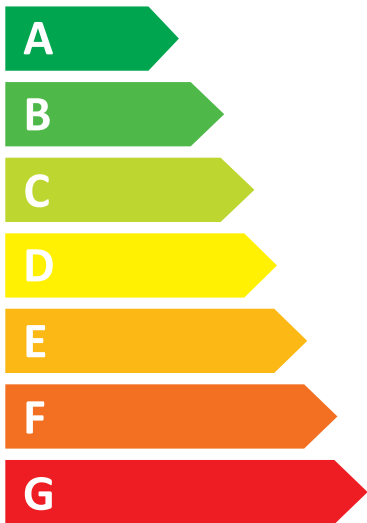

ENERG

Bosch

WGG25402GB

51 kWh /

10.0 kg

3:50

50 L

ABCDEF**G**